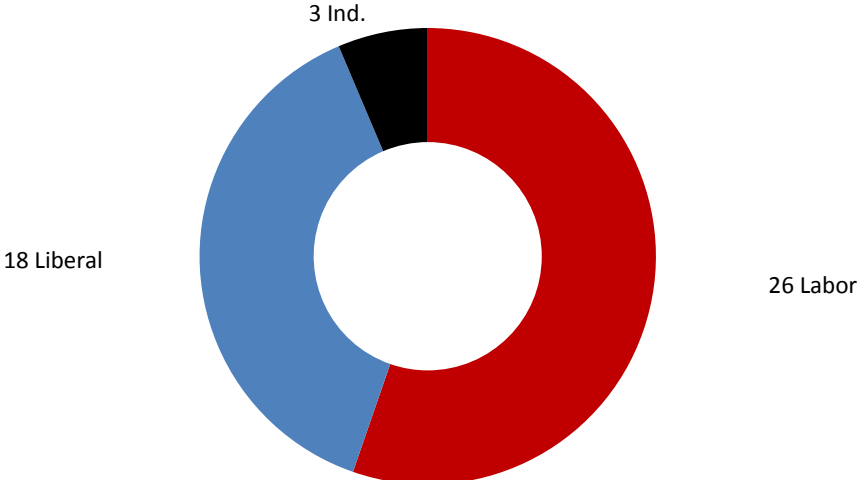

State of House of Assembly, Post 2010 Election - 47 Seats

State of the Legislative Council - 22 Seats